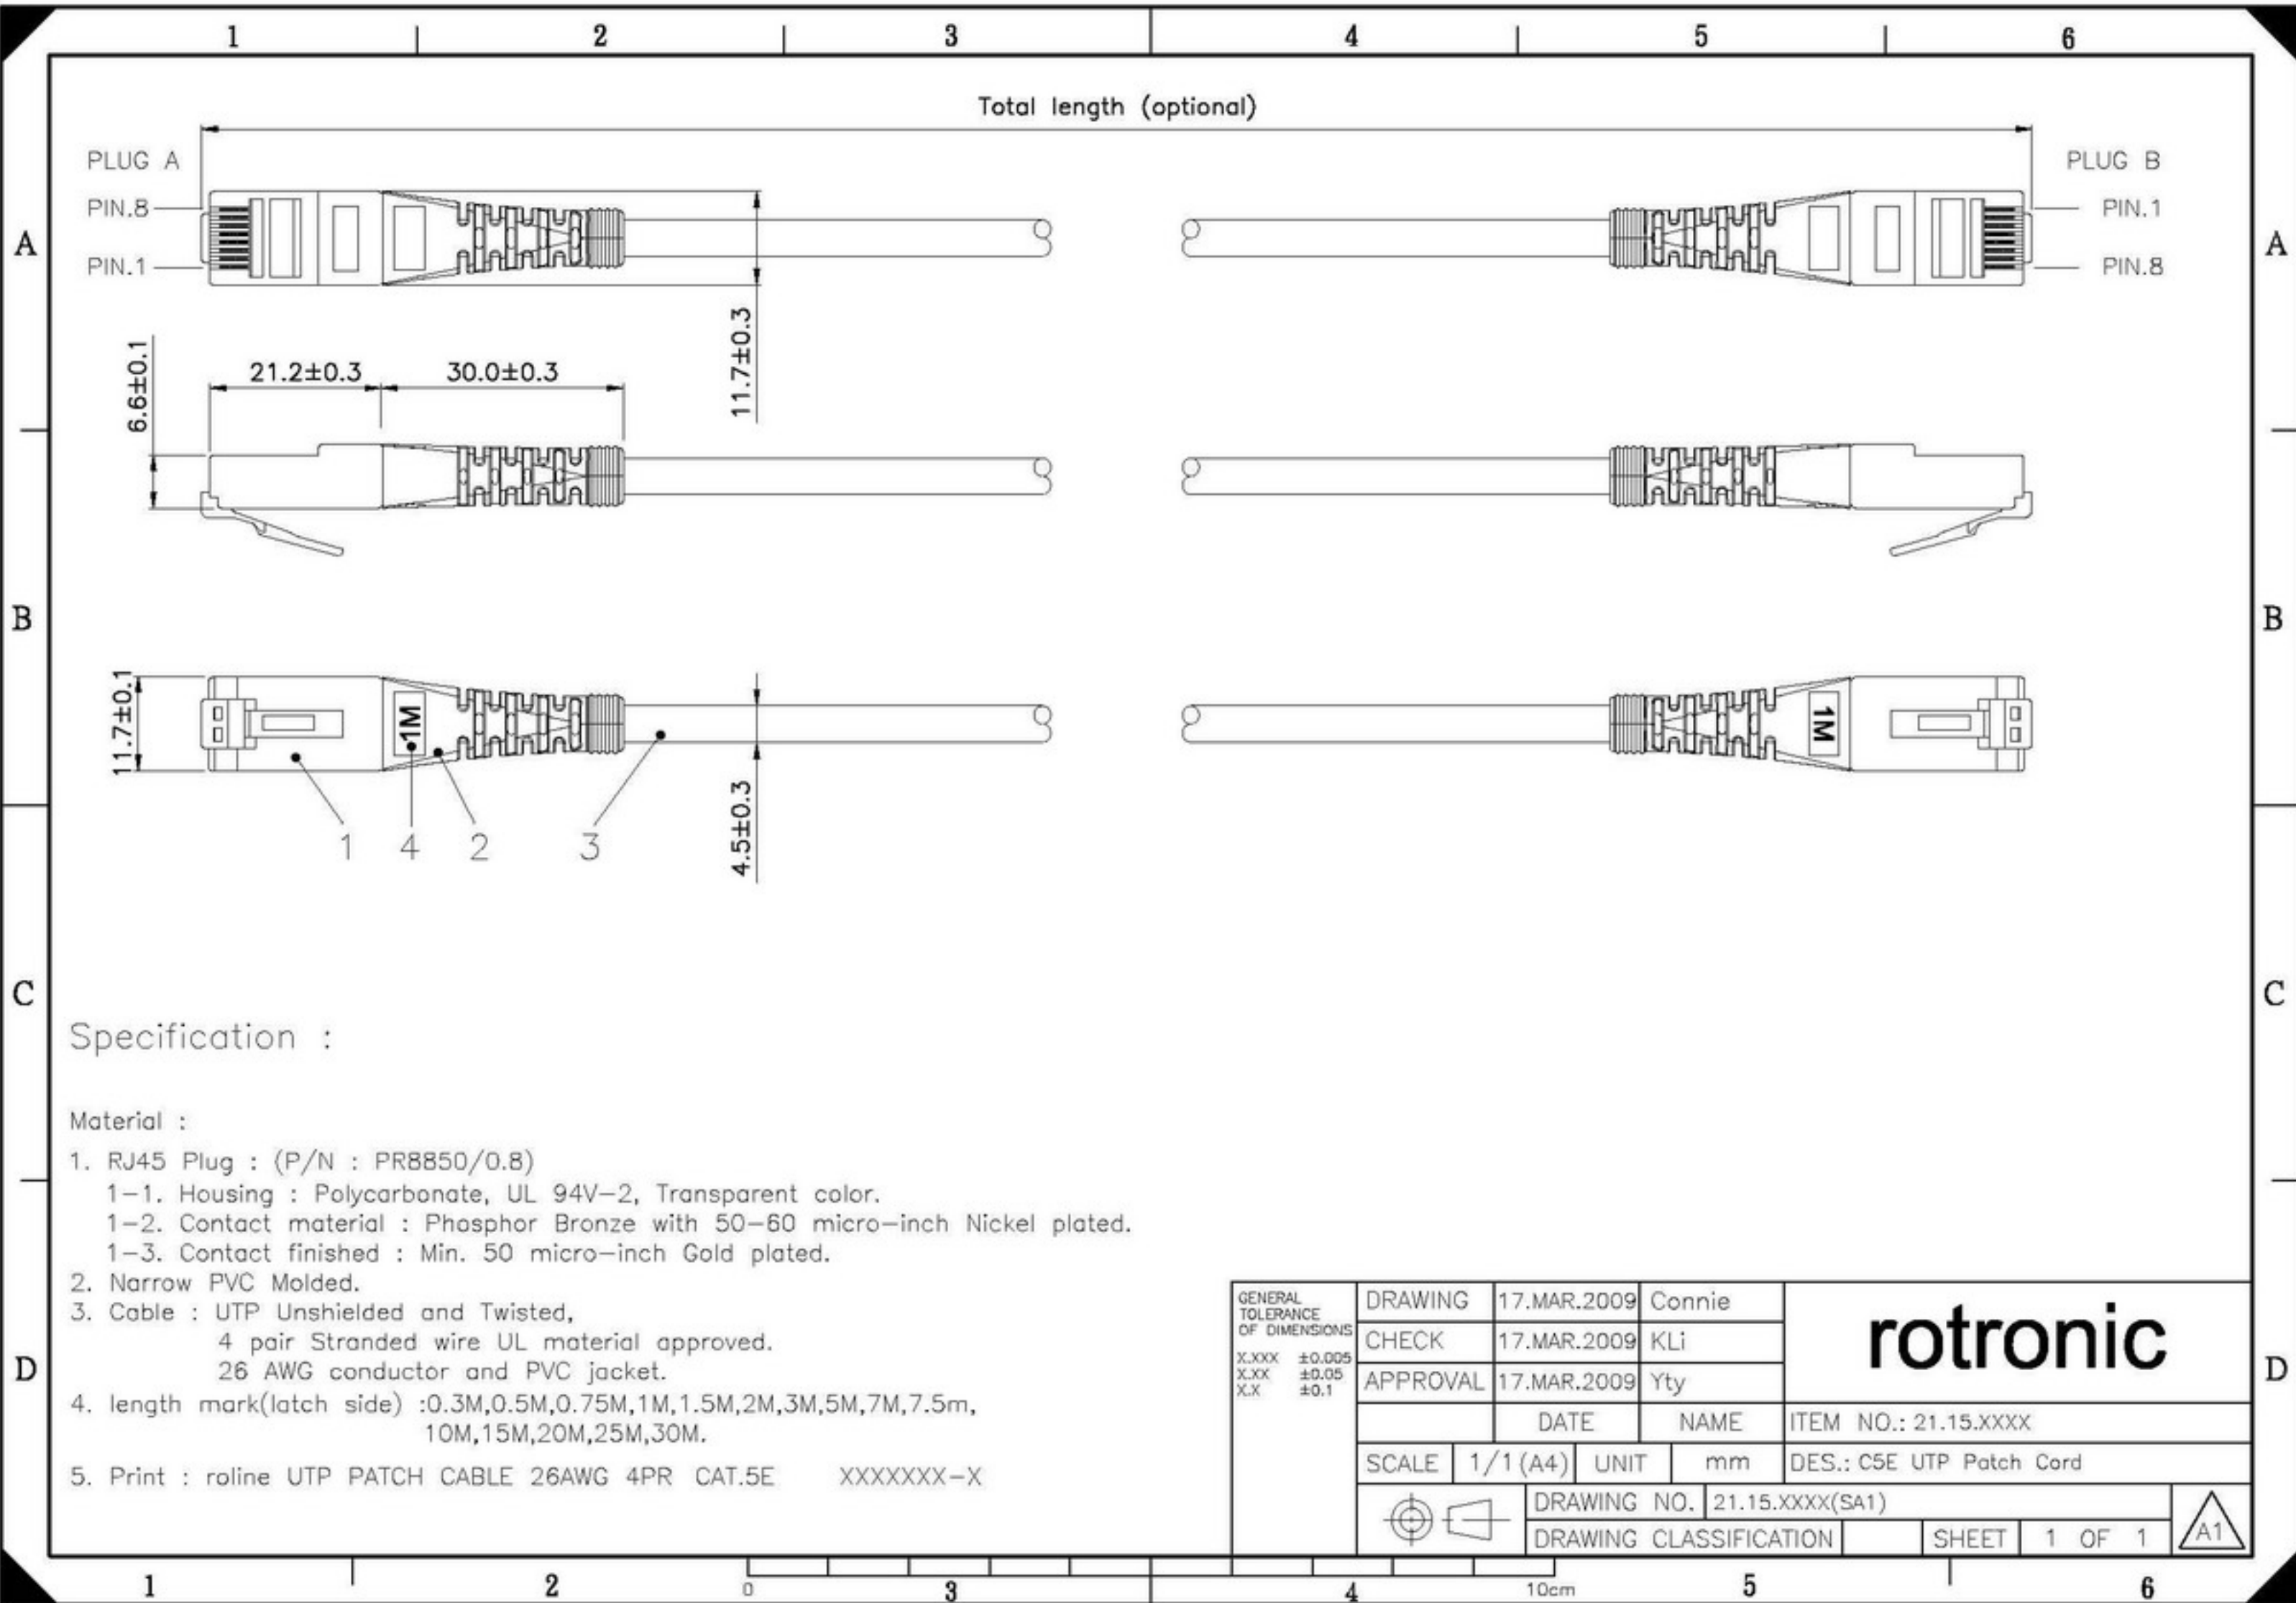

Datenblatt - Fiche technique - Data sheet

21.15.0534

ROLINE UTP-Patchkabel konf. Kat. 5e, blau, 1,0 m

Cordon ROLINE Cat.5e UTP confectionné, bleu, 1,0 m

ROLINE UTP Patch Cord Cat.5e, blue, 1.0 m

Specification :

Material :

1. RJ45 Plug : (P/N : PR8850/0.8)
 - 1-1. Housing : Polycarbonate, UL 94V-2, Transparent color.
 - 1-2. Contact material : Phosphor Bronze with 50-60 micro-inch Nickel plated.
 - 1-3. Contact finished : Min. 50 micro-inch Gold plated.
2. Narrow PVC Molded.
3. Cable : UTP Unshielded and Twisted,
 - 4 pair Stranded wire UL material approved.
 - 26 AWG conductor and PVC jacket.
4. length mark(latch side) :0.3M,0.5M,0.75M,1M,1.5M,2M,3M,5M,7M,7.5m, 10M,15M,20M,25M,30M.
5. Print : roline UTP PATCH CABLE 26AWG 4PR CAT.5E XXXXXX-X

GENERAL TOLERANCE OF DIMENSIONS X.XXX ±0.005 X.XX ±0.05 X.X ±0.1	DRAWING	17.MAR.2009	Connie	rotronic	
	CHECK	17.MAR.2009	KLi		
	APPROVAL	17.MAR.2009	Yty		
			DATE	NAME	ITEM NO.: 21.15.XXXX
SCALE		1/1 (A4)	UNIT	mm	DES.: C5E UTP Patch Cord
		DRAWING NO. 21.15.XXXX(SA1)			
		DRAWING CLASSIFICATION	SHEET 1 OF 1		